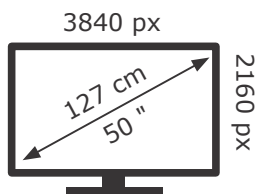

ENERG

HISENSE

50A6G

76 kWh/1000h

ABCDEF**G**

HDR

105 kWh/1000h

2019/2013