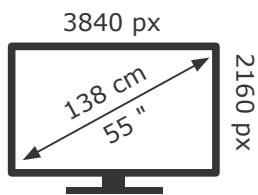

ENERG

HISENSE

55A6G

84 kWh/1000h

ABCDEF**G**

110 kWh/1000h

2019/2013