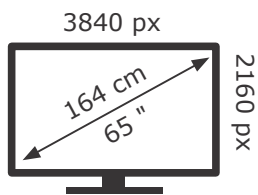

ENERG

HISENSE

65A6G

125 kWh/1000h

ABCDEF**G**

160 kWh/1000h

2019/2013